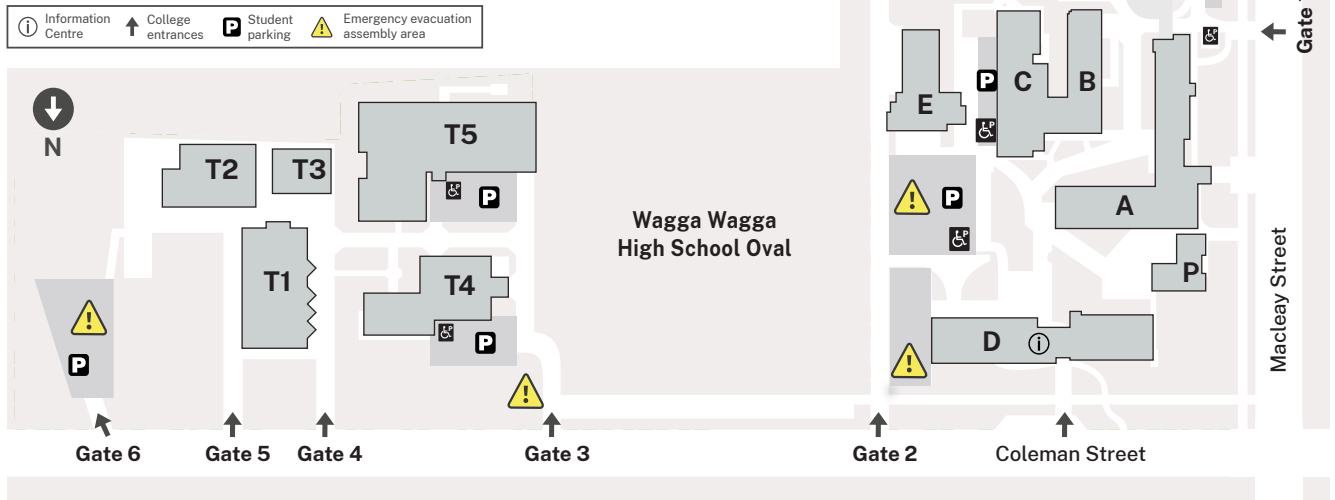

Location guide – Wagga Wagga

Services and Facilities

- Aboriginal Support Unit K
- Automotive Teacher's Offices H
- Canteen K, T5
- Customer Service Centre A
- Directorate P
- GOWRIE M
- Gumnut Childcare Centre L
- Information Management Services E
- Library, Open Learning Centre K
- Maintenance B
- Main Store D
- Metal Fabrication Teacher's Offices H
- 'On Course' Restaurant D

Course areas

- Allied Health D
- Art and Design, 'Gallery 43' B
- Art Studio A, B
- Automotive I
- Building and Construction Training Centre T1
- Business A
- Child Studies C
- Education Pathways G
- Electrotechnology T5
- Fitting and Machining T5
- Hair and Beauty A
- Health Services B, C, E
- Hospitality D
- InfoTech/Cyber Lab D
- Metal Fabrication and Welding I
- Painting and Decorating T3

- Panel Beating J
- Plumbing T4
- Rigging and Scaffolding, Framing Workshop T2
- Science Laboratory D
- Sport and Fitness D
- Vehicle Painting J

 Cnr Macleay & Coleman St
Wagga Wagga 2650

 Parking is available at the above referenced map locations