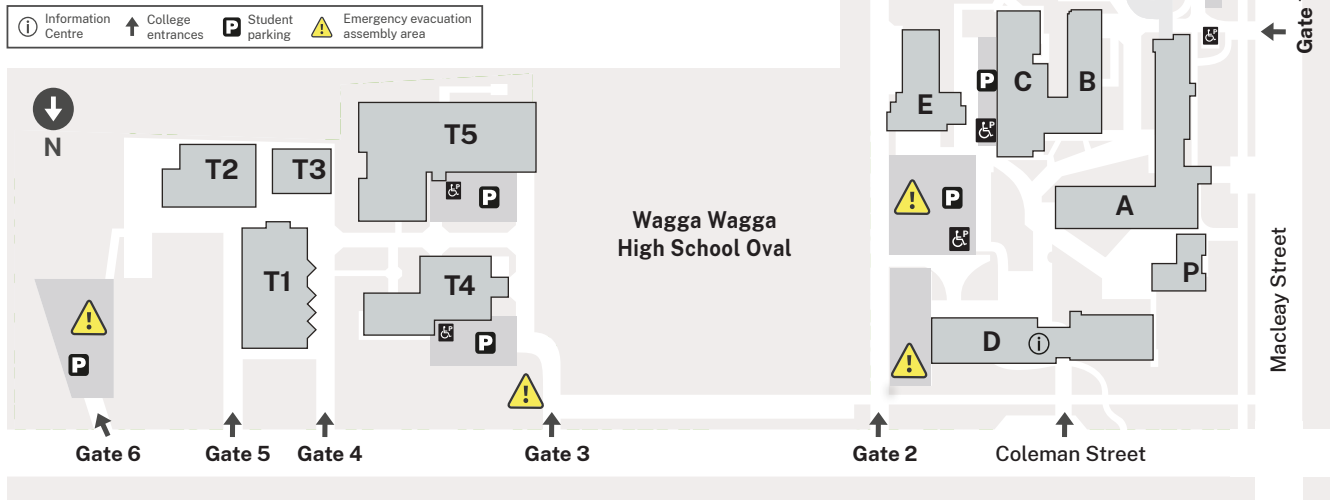

Location guide – Wagga Wagga

Services and Facilities

- Aboriginal Support Unit K
- Automotive Teacher's Offices H
- Canteen K, T5
- Customer Service Centre A
- Directorate P
- GOWRIE M
- Gumnut Childcare Centre L
- Library, Open Learning Centre K
- Maintenance B
- Main Store D
- Metal Fabrication Teacher's Offices H
- 'On Course' Restaurant D

Course areas

- Allied Health D
- Art and Design, 'Gallery 43' B
- Art Studio A, B
- Automotive I
- Building and Construction Training Centre T1
- Business A
- Child Studies C
- Education Pathways G
- Electrotechnology T5
- Fitting and Machining T5
- Hair and Beauty A
- Health Services B, C, E
- Hospitality D
- Information Management Services E
- InfoTech/Cyber Lab D
- Metal Fabrication and Welding I

- Painting and Decorating T3
- Panel Beating J
- Plumbing T4
- Rigging and Scaffolding, Framing Workshop T2
- Science Laboratory D
- Sport and Fitness D
- Vehicle Painting J

 Crn Macleay & Coleman St
Wagga Wagga 2650

 Parking is available at the above referenced map locations

 For transportation options or timetable information, please call 131 500 or visit transportnsw.info

🔍 TAFE NSW Wagga Wagga

There is a no smoking anywhere on TAFE NSW campus.