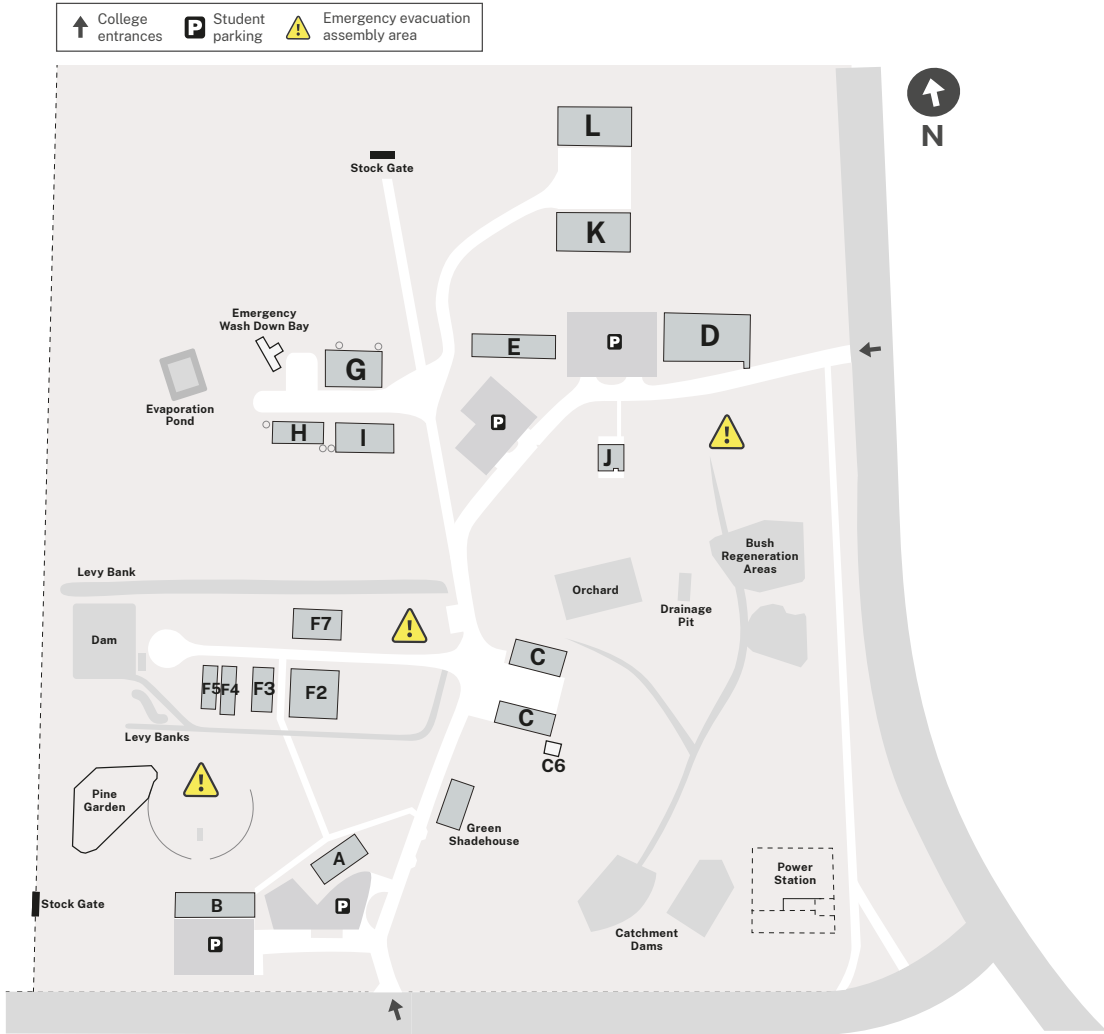

North Wagga Wagga Primary Industries Centre

Services and Facilities

- | | | | | | |
|-------------------------------------|---|--------------------|----|--------------------------------|---|
| • Student Amenities | A | • Shade house | F2 | • Hay Shed | H |
| • Horticulture | B | • Glass House | F3 | • Machinery Shed | I |
| • Compound | C | • Igloo | F4 | • Commercial Delivery | J |
| • Administration | D | • Igloo | F5 | • Agricultural Mechanical Shed | K |
| • Sheep and Wool | D | • Propagation Shed | F7 | • Agricultural Mechanical Shed | L |
| • Agriculture (Sheep and Livestock) | E | • Shearing Shed | G | | |

 Coolamon Road
Wagga Wagga
2650

 Parking is available
at the above referenced
map locations

 For transportation options or
timetable information, please call
131 500 or visit transportnsw.info

 TAFE NSW Wagga Wagga