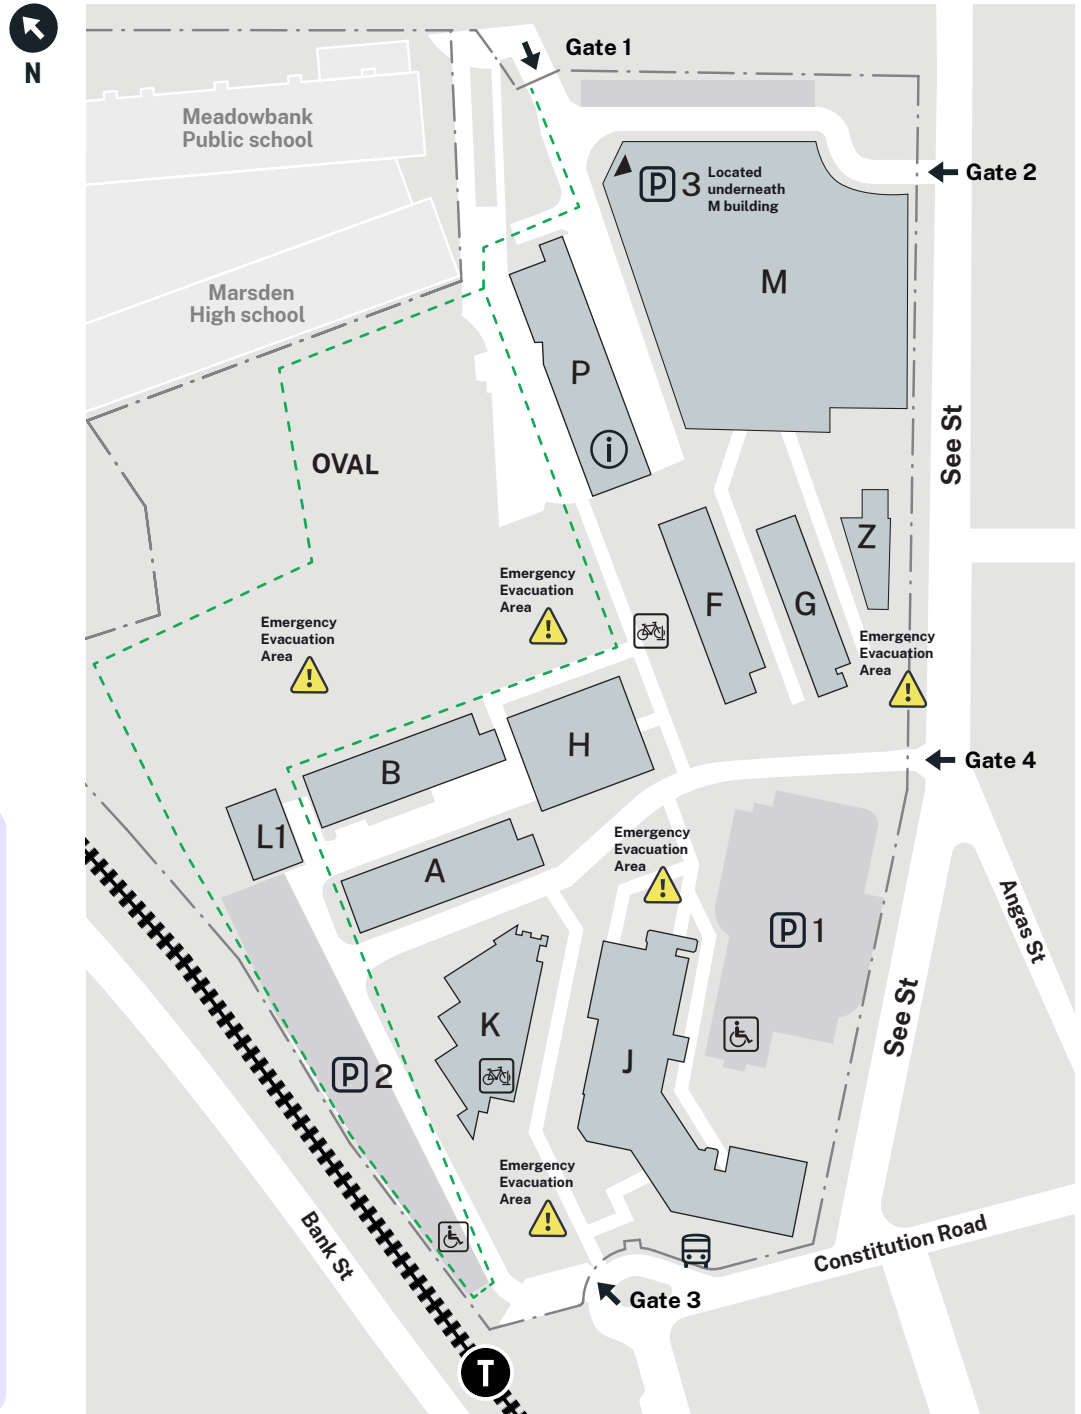

Location guide – Meadowbank

-  See Street Meadowbank 2114
-  Car parking is available on grounds.
-  For transportation options or timetable information, please call 131 500 or visit transportnsw.info
-  To contact the Institute of Applied Technology - Digital, please call 7920 0525 or visit iat.nsw.edu.au

 Information Centre	 Campus entrances	 Parking	 Bus stop	 Bike rack
- - - - - Safe walking route / night lights		- - - - - TAFE NSW campus border		

🔍 TAFE NSW Meadowbank

This is a non smoking site. Smoking is not permitted on TAFE NSW Meadowbank premises.

Location guide – Meadowbank

Institute of Applied Technology Digital

Course areas

- Arts
- Accounting and Finance
- Aged Care and Disability
- AMEP
- Baking and Patisserie
- Business Services and Property
- Carpentry and Joinery
- Childhood Education
- Community Services
- Electrical Trades
- ESOL
- Hairdressing and Beauty
- Heath and Recreation
- Higher Education
- Information Technology
- Literacy
- Massage
- Nursing
- Plumbing