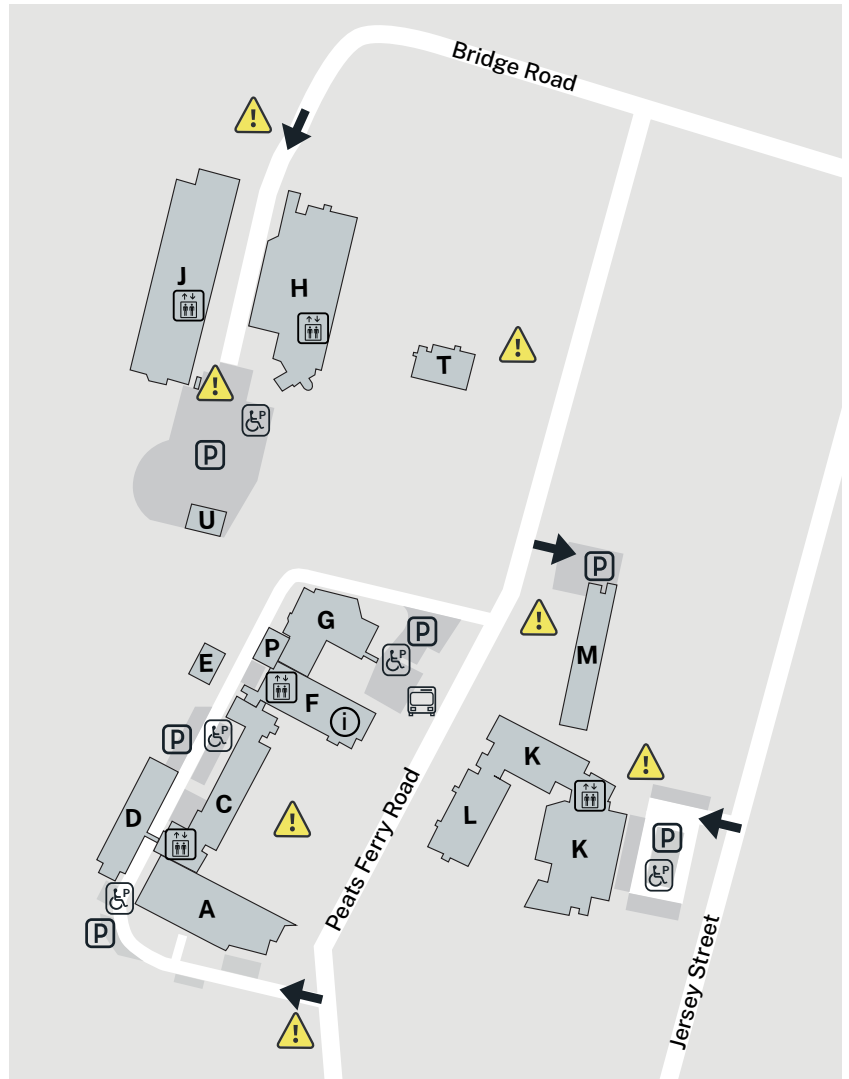

# Location guide – Hornsby

## Course areas

- Accounting and Finance
- Adult Migrant English Program (AMEP)
- Automotive
- Business Administration
- Career Pathways and Employability Skills
- Carpentry and Joinery
- Ceramics
- Childhood Education
- Electrotechnology
- English for Speakers of Other Language (ESOL)
- Floristry
- Graphic Design/Photography
- Information Technology
- Property

## Specialist Centres

- Gamarada Aboriginal Education and Training
- COLA (Covered Outdoor Learning Area)

C  
U

Information Centre  
 Campus entrances  
 Parking  
 Lift  
 Emergency evacuation assembly area