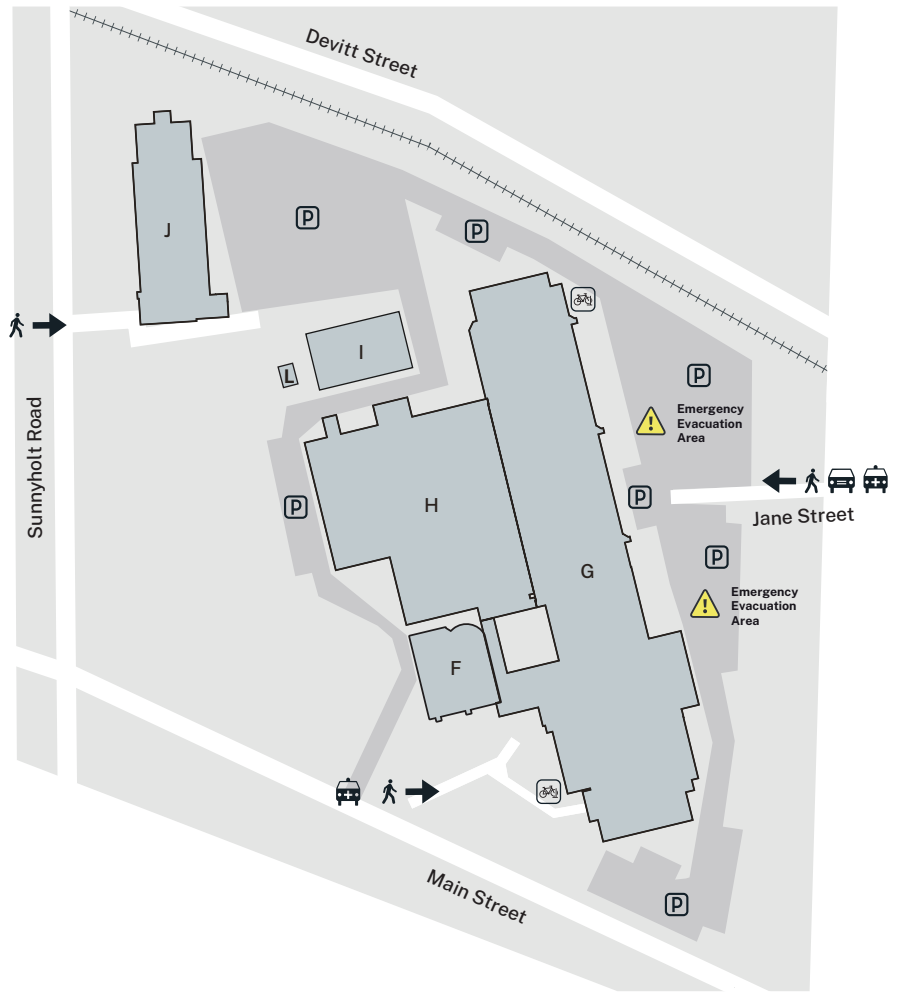

Location guide – Blacktown North

Services and facilities

- Gowrie Creche G - Lower ground floor
- Student Lounge F - Ground floor

Course areas

- AMEP G - Ground floor
- Automotive I - Ground floor
- Career Pathways G - Ground floor
- Pathology G - Ground floor

 Information Centre
  Campus entrances
  Pedestrian entry
  Vehicle entry
  Emergency entry
  Parking
  Bike rack

 Main Street
Blacktown 2148

 Car parking is available in the main car park.

 Busways goes to Blacktown Campus (Main St).

 Blacktown Station is a 10 minute walk from campus.

🔍 TAFE NSW Blacktown North

Location guide – Blacktown South

Services and facilities

- Cafeteria B - Ground floor
- Children’s Centre K
- Counselling D - Ground floor
- Customer Service A - Ground floor
- Learning Centre A - Level 1
- Library A - Level 1
- Maria Lock Conference Centre C - Ground floor
- Retreat Room - Female B - Level 1
- Retreat Room - Male B - Level 2
- Student Lounge B - Ground floor