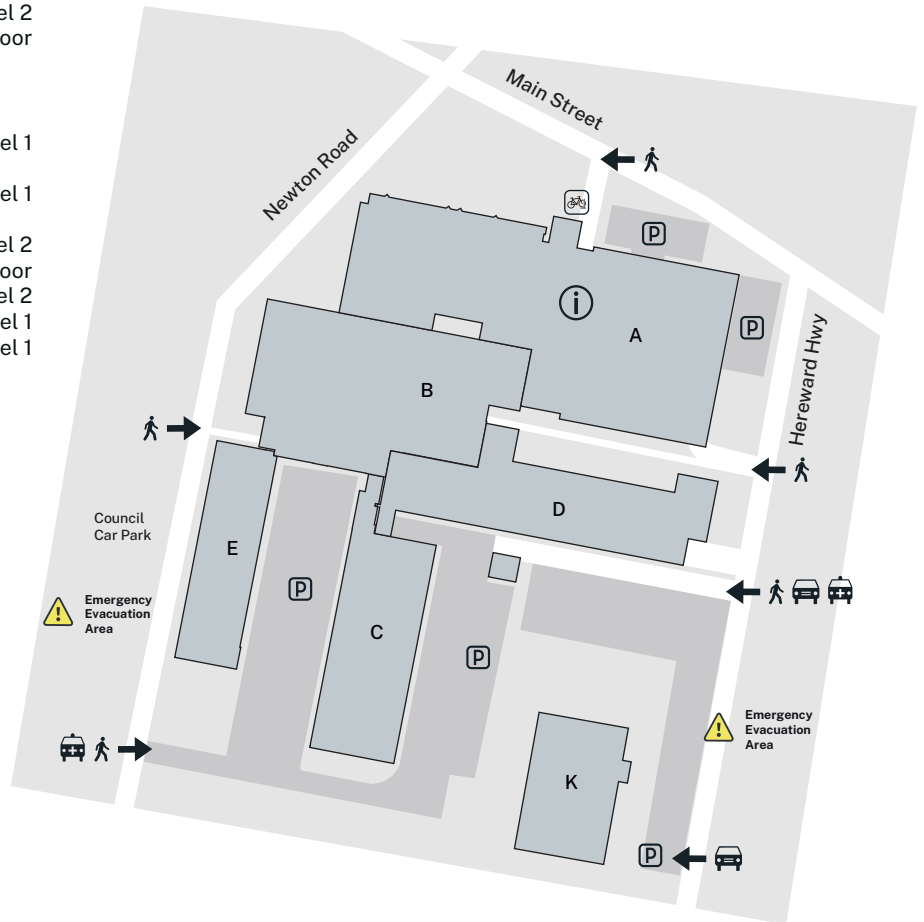

Location guide – Blacktown North

Services and facilities

- Gowrie Creche G - Lower ground floor
- Student Lounge F - Ground floor

Course areas

- AMEP G - Ground floor
- Automotive I - Ground floor
- Career Pathways G - Ground floor
- Pathology G - Ground floor

 Blacktown Station is a 10 minute walk from campus.

🔍 TAFE NSW Blacktown North

Location guide – Blacktown South

Services and facilities

- Cafeteria B - Ground floor
- Children’s Centre K
- Counselling D - Ground floor
- Customer Service A - Ground floor
- Learning Centre A - Level 1
- Library A - Level 1
- Maria Lock Conference Centre C - Ground floor
- Retreat Room - Female B - Level 1
- Retreat Room - Male B - Level 2
- Student Lounge B - Ground floor

Course areas

- Business & Finance C - Level 1
- Educational Pathways & Employability Skills B - Level 1
- Information and Communication Technology E - Level 2
- Health Administration D - Ground floor
- Retail D - Level 2
- Travel, Tourism and Events D - Level 1
- Travel Pod B - Level 1

 Information Centre
  Campus entrances
  Pedestrian entry
  Vehicle entry
  Emergency entry
  Parking
  Bike rack

 Main Street
Blacktown 2148

 Car parking is available in the main car park.

 Busways goes to Blacktown Campus (Main St).