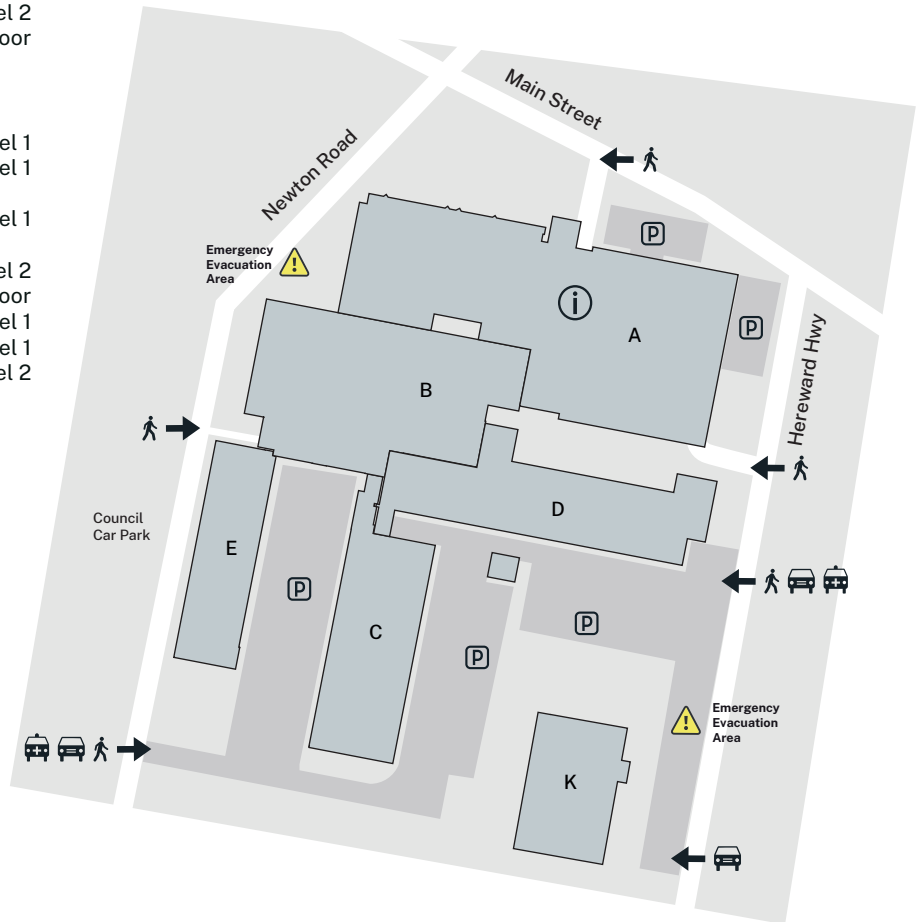

# Location guide – Blacktown South

## Services and facilities

- Children’s Centre K
- Counselling A - Level 1
- Customer Service A - Ground floor
- Learning Centre A - Level 1
- Library A - Level 1
- Maria Lock Conference Centre C - Ground floor
- Retreat Room - Female B - Level 1
- Retreat Room - Male E - Level 2
- RUREADY D - Level 2
- Student Lounge B - Ground floor

## Course areas

- Auslan B - Level 1
- Business & Finance C - Level 1
- Career Pathways, Educational Pathways & Employability Skills B - Level 1
- Information and Communication Technology E - Level 2
- Pathology D - Ground floor
- Retail D - Level 1
- Travel, Tourism and Events B - Level 1  
D - Level 2

N  
 Information Centre  
 Campus entrances  
 Pedestrian entry  
 Vehicle entry  
 Emergency entry  
 Parking

Main Street  
Blacktown 2148

Ample car parking is available in the main car park.

Busways goes to Blacktown Campus (Main St).