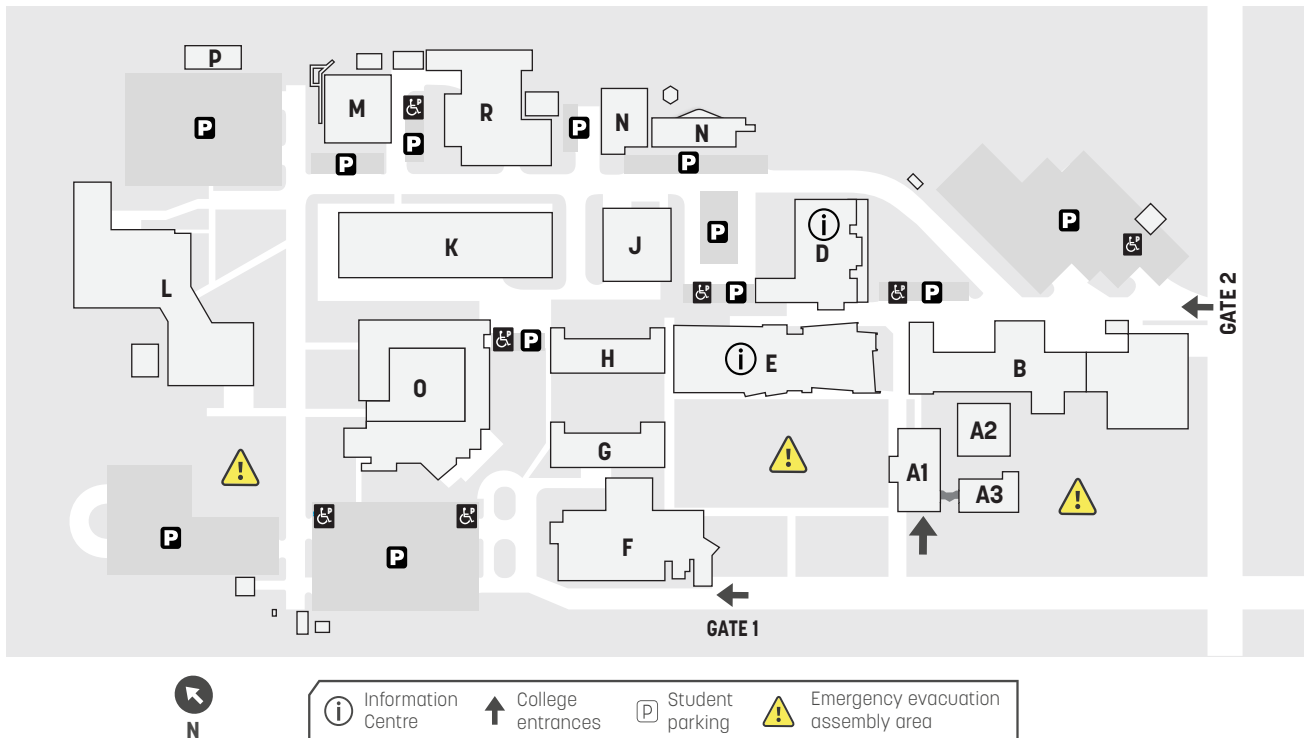

ALBURY

SERVICES & FACILITIES

- Student Services
- Community Services and Health
- People, Capability and Culture
- Information Technology Services
- Automotive
- Vocational Pathways
- Canteen
- Library
- Connected Learning Common
- Information Technology Teaching

- A1
- A2
- A3
- B
- B
- B
- D
- E
- E
- E

- Tourism, Hospitality and Events
- Rivers Restaurant
- Hair and Beauty
- Arts
- Office Administration
- Computer Room
- Information Technology Networking Lab
- Vocational Access/Foundation Studies
- Fitting and Machining

- K
- K
- L
- M
- N
- N
- O
- O
- O
- R

Poole Street
Albury 2640

Parking is available at the above referenced map locations.

Bus 907 alights near Gate 2 at the stop of Sackville St After Poole St

Albury Station is around 30 min walk from the campus